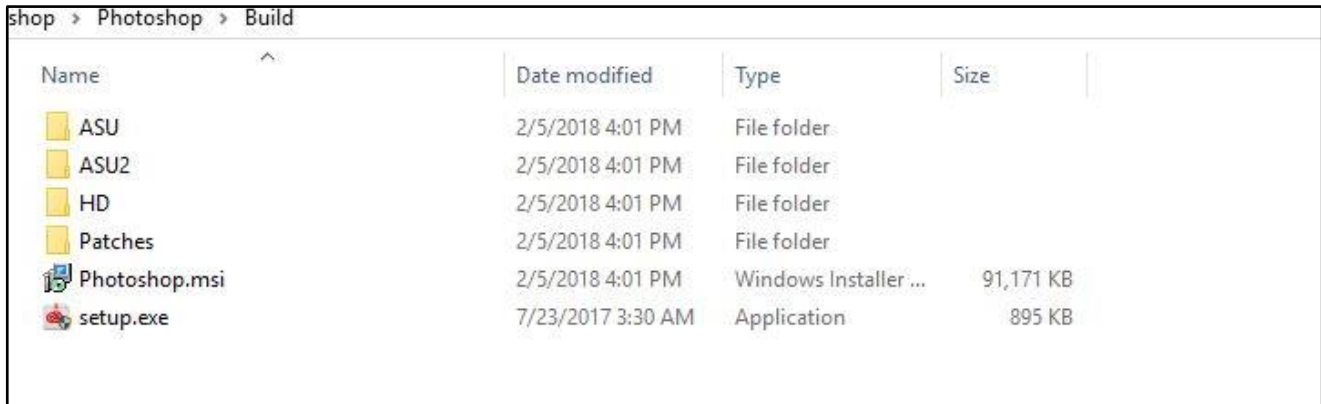

ก่อนการติดตั้ง

ก่อนการติดตั้ง ให้เตรียมการดังต่อไปนี้

- ✓ ตรวจสอบว่าเครื่องคอมพิวเตอร์ของผู้ใช้รองรับการติดตั้ง Adobe Photoshop CC ได้
- ✓ หลังจาก Download และ Extract ไฟล์ AdobePhotoshopCC.zip ออกมาเรียบร้อยแล้ว โดยจะพบชื่อโฟลเดอร์และไฟล์ ดังภาพ > จากนั้นให้เปิด โฟลเดอร์ Build > จะพบไฟล์ setup.exe